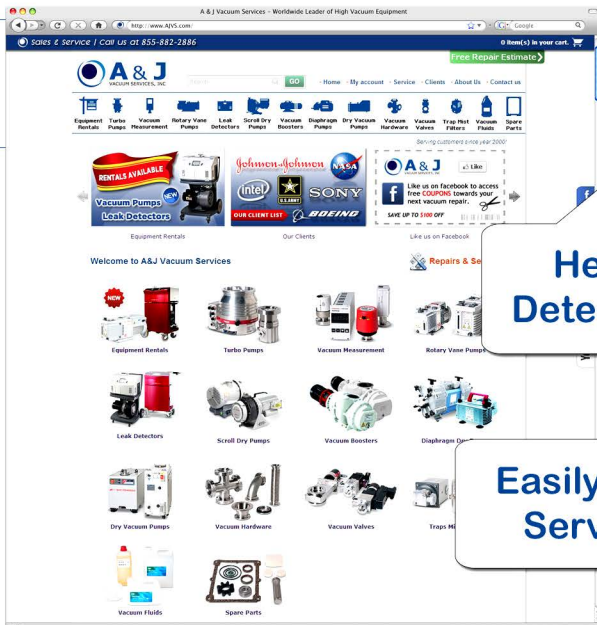

ROTATIONAL SPEED: 49200 RPM

WEIGHT: 17.4 KG / 38 LBS

We Can Rebuild & Service your HiPace 700 Turbo Pump

**PFEIFFER VACUUM
HiPace 700 Turbo Vacuum Pump
SALES & SERVICE 1-973-249-0854**

www.AJVS.com

**Free Repair Estimate
on all Major Brands**

**Helium Leak
Detector Rentals**

Open 24-7

**Easily Generate
Service RMA**

**Large Selection of New
and Refurbished High
Vacuum Equipment**