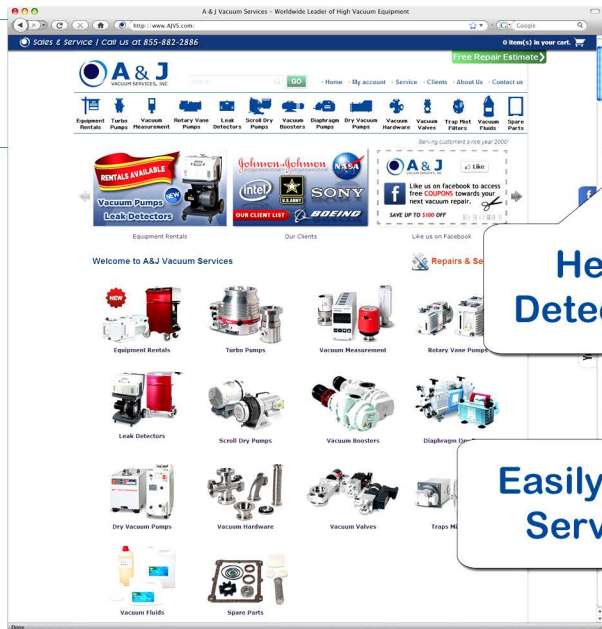

PFEIFFER VACUUM
Adixen Pascal 2033 SD

TECHNICAL DATA

- INLET FLANGE: DN 40 ISO-KF
- OUTLET FLANGE: DN 40 ISO-KF
- PUMPING SPEED (50HZ): 30 M3/H
- PUMPING SPEED (60HZ): 23.3 CFM
- ROTATIONAL SPEED (50HZ): 1500 TR/MM
- ROTATIONAL SPEED (60HZ): 1800 TR/MM
- WEIGHT: 65.5 KG / 144 LBS

We Can Rebuild & Service your Pascal 2033 SD

A & J VACUUM SERVICES, INC
PFEIFFER VACUUM
Adixen Pascal 2033 SD Rotary Vane Pump
SALES & SERVICE 1-973-249-0854

www.AJVS.com

**Helium Leak
Detector Rentals**

**Free Repair Estimate
on all Major Brands**

Open 24-7

**Easily Generate
Service RMA**

**Large Selection of New
and Refurbished High
Vacuum Equipment**