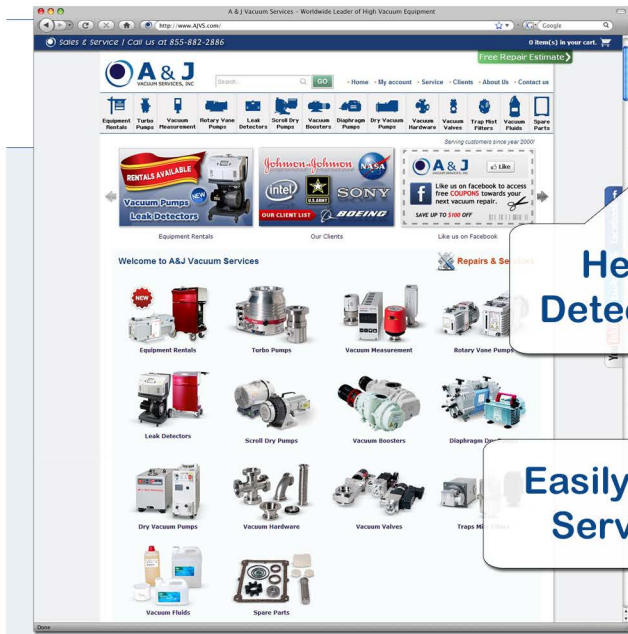

- 2 RELAYS

- 90-250V, 50-60 HZ

**We Can Rebuild & Service your Pfeiffer TPG 262 PT441943-T.**

**PFEIFFER VACUUM**  
**TPG 262 Pressure Measurement System**  
SALES & SERVICE 1-973-249-0854

## www.AJVS.com

**Helium Leak  
Detector Rentals**

**Free Repair Estimate  
on all Major Brands**

**Open 24-7**

**Easily Generate  
Service RMA**

**Large Selection of New  
and Refurbished High  
Vacuum Equipment**