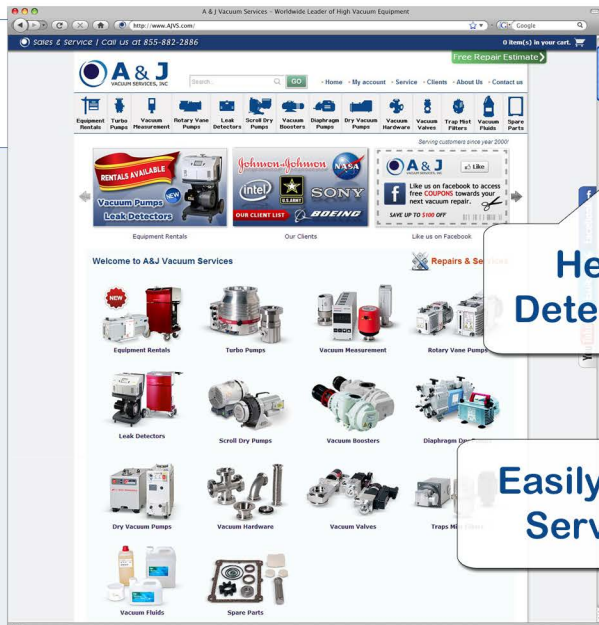

- 15.1 M<sup>3</sup>H<sup>-1</sup> / 8.9 FT<sup>3</sup>MIN<sup>-1</sup>

ULTIMATE VACUUM: 0.007 MBAR / 0.005 TORR

INLET FLANGE: NW 25

EXHAUST FLANGE: NW 25

WEIGHT: 26 KG / 57 LBS

**We Can Rebuild & Service your Edwards nXDS15iC A73702983**

**A & J**  
VACUUM SERVICES, INC

**EDWARDS VACUUM**  
**nXDS15iC Dry Scroll Vacuum Pump**  
SALES & SERVICE 1-973-249-0854

**www.AJVS.com**

**Helium Leak  
Detector Rentals**

**Free Repair Estimate  
on all Major Brands**

**Open 24-7**

**Easily Generate  
Service RMA**

**Large Selection of New  
and Refurbished High  
Vacuum Equipment**