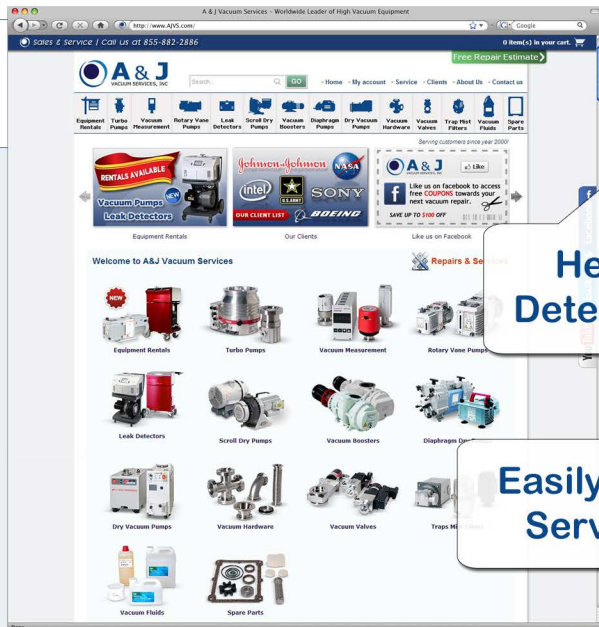

MAX. TEST PORT PRESSURE - 13 MBAR

RESPONSE TIME - < 0.5 SECONDS

CONFORMANCE STANDARDS-UL/CSA, CE

A & J
VACUUM SERVICES, INC

AGILENT TECHNOLOGIES
VS MD30 Mobile Helium Leak Detector
SALES & SERVICE 1-973-249-0854

www.AJVS.com

Free Repair Estimate
on all Major Brands

Open 24-7

Easily Generate
Service RMA

Large Selection of New
and Refurbished High
Vacuum Equipment