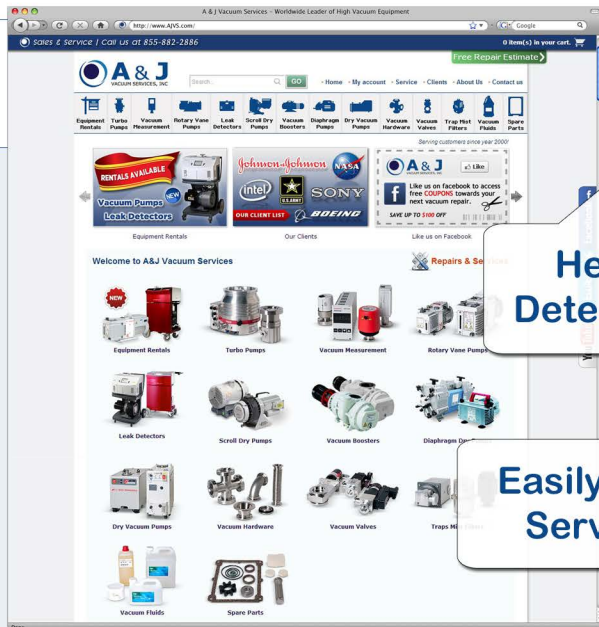

**AGILENT TECHNOLOGIES
TRISCROLL 600 DRY SCROLL PUMP**

TECHNICAL DATA

INLET CONNECTION: NW40
 GAS BALLAST: 1/4" FEMALE NPT
 OPERATING SPEED: 1425 ; 1725 RPM
 ULTIMATE PRESSURE: 9.3×10^{-3} MBAR
 PEAK PUMPING SPEED: 420 ; 500 L/MIN
 EXHAUST CONNECTION: 3/8 FEMALE NPT
 VOLTAGE: 120 V

*We Can Rebuild & Service your **TRISCROLL 600 PTS06001UVPI**.*

www.AJVS.com

**Helium Leak
Detector Rentals**

**Free Repair Estimate
on all Major Brands**

Open 24-7

**Easily Generate
Service RMA**

**Large Selection of New
and Refurbished High
Vacuum Equipment**